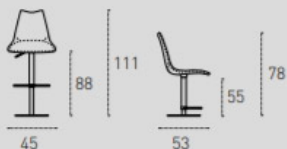

Product Description

SGABELLO MAIORCA

Brand: [Target Point](#) Dimensioni: L.45cm P.53cm H.56/87/111cm

Product Gallery

MISURE / Size

L 45 P 53 H 55 / 78 - 88 / 111 cm

Product data have been exported from - iDEMA CASA Interior Design