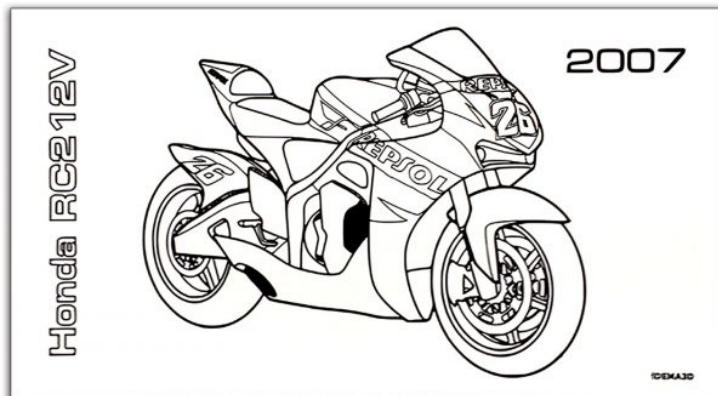

RACING

Price: [Seleziona una variante per vedere il prezzo corrispondente](#)

Product Categories: [Quadri 3D](#)

Product Page: <https://www.idemacasa.com/prodotto/racing/>

Product Variants

- RACING - Misura Standard cm 125 x 69 cm (#8441)
- RACING - misura a piacere (#8442)

Product Summary

Cliccare sopra l'immagine per ingrandire...

Tempi di consegna circa 10gg lavorativi.

Product Description

Quadro con incisione artistica originale... di nostra produzione, misura standard consigliata cm 125 x 69 cm
A richiesta anche su misura. Massimo su singolo pannello L.275cm x 150 cm

Misura standard: cm L. 125 x 69 h. ...anche su misura... massimo cm 275 x 150

Honda RC212V

2007

©DEMA3D

RACING

Incisione artistica originale...di nostra produzione

Logo:

Note:

The image is a product card for a motorcycle. It features a red border and contains a line drawing of a Honda RC212V motorcycle from 2007. The drawing is oriented vertically on the left side of the card. The text 'Honda RC212V' is written vertically on the left, and '2007' is written in the top right corner. The word 'RACING' is prominently displayed in the bottom right. At the bottom, there is a logo for 'iDEMA3D' and a 'Note:' field with a text input box. A small copyright notice '©DEMA3D' is located near the bottom right of the motorcycle drawing.