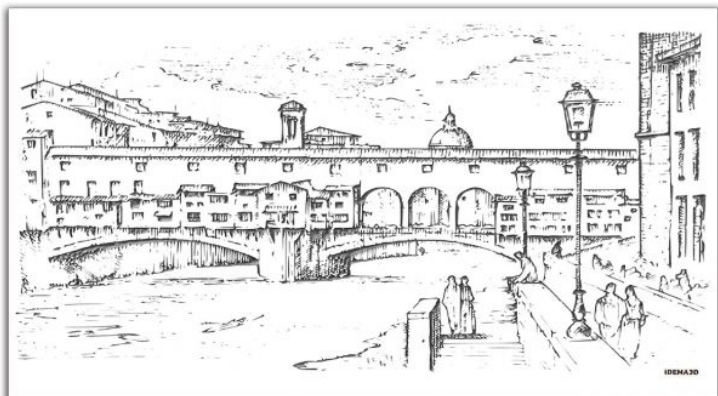

Ponte Vecchio FIRENZE

Price: Seleziona una variante per vedere il prezzo corrispondente

Product Categories: [Quadri 3D](#)

Product Page: <https://www.idemacasa.com/prodotto/ponte-vecchio-firenze/>

Product Variants

- Ponte Vecchio FIRENZE - Misura Standard cm 125 x 69 cm (#8398)
- Ponte Vecchio FIRENZE - misura a piacere (#8399)

Product Summary

Cliccare sopra l'immagine per ingrandire...

Tempi di consegna circa 10gg lavorativi.

Product Description

Quadro con incisione artistica originale... di nostra produzione, misura standard consigliata cm 125 x 69 cm
A richiesta anche su misura. Massimo su singolo pannello L.275cm x 150 cm

Tipi di supporto:

- 1- Laminato Bianco con interno Marrone
- 2- Laminato Bianco con interno Nero
- 3- Laccato Opaco Bianco con interno Marrone
- 4- Laccato Lucido Bianco con interno Marrone

Product Gallery