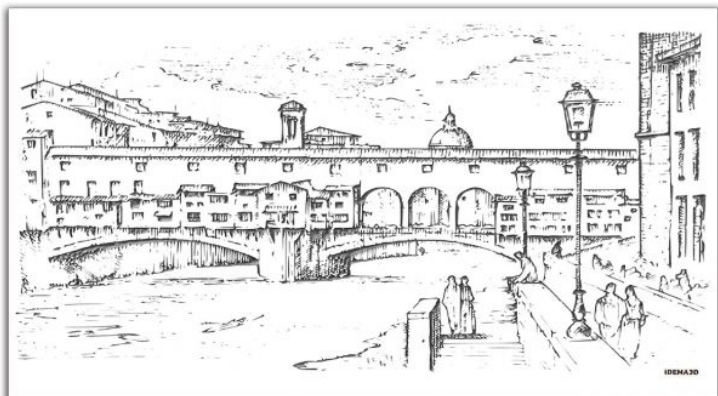

# Ponte Vecchio FIRENZE

**Price:** Seleziona una variante per vedere il prezzo corrispondente

**Product Categories:** [Quadri 3D](#)

**Product Page:** <https://www.idemacasa.com/prodotto/ponte-vecchio-firenze/>

## Product Variants

- Ponte Vecchio FIRENZE - Misura Standard cm 125 x 69 cm (#8398)
- Ponte Vecchio FIRENZE - misura a piacere (#8399)

## Product Gallery

Misura standard: cm L. 125 x 69 h. ...anche su misura... massimo cm 275 x 150

**Ponte Vecchio FIRENZE**  
*Incisione artistica originale...di nostra produzione*

The complex block contains a product card for the Ponte Vecchio in Florence. At the top, it lists the standard size as 125 cm x 69 cm and offers a custom size up to 275 cm x 150 cm. The central part of the card features a detailed black and white line drawing of the Ponte Vecchio bridge, showing its multiple arches and the buildings on top. Below the drawing, the product name 'Ponte Vecchio FIRENZE' is written in a bold, sans-serif font, followed by the tagline 'Incisione artistica originale...di nostra produzione'. At the bottom left, there is a logo for 'iDEMA3D' and a text input field labeled 'Note:'.