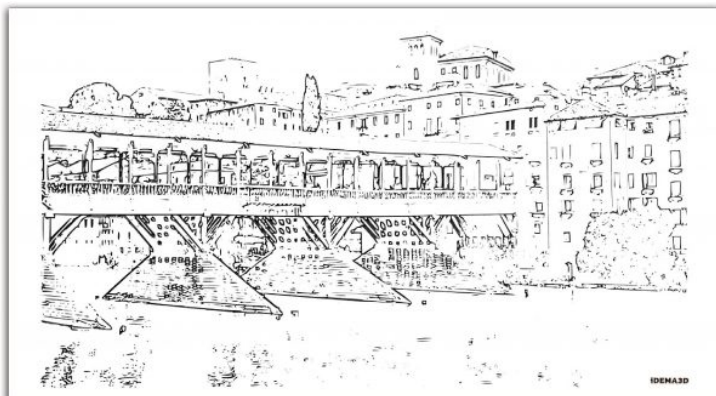

Ponte degli Alpini - BASSANO del Grappa

Price: Seleziona una variante per vedere il prezzo corrispondente

Product Categories: [Quadri 3D](#)

Product Page: <https://www.idemacasa.com/prodotto/ponte-degli-alpini-bassano-del-grappa/>

Product Variants

- Ponte degli Alpini - BASSANO del Grappa - Misura Standard cm 125 x 69 cm (#8394)
- Ponte degli Alpini - BASSANO del Grappa - misura a piacere (#8387)

Product Summary

Cliccare sopra l'immagine per ingrandire...

Misura standard: cm L. 125 x 69 h. ...anche su misura... massimo cm 275 x 150

**Ponte degli Alpini
BASSANO del Grappa**

Incisione artistica originale... di nostra produzione

IDEMA3D

Logo: IDEMA3D Note:

The complex block contains a detailed black and white line drawing of the Ponte degli Alpini in Bassano del Grappa. The drawing shows the bridge's structure, including its arches and the buildings on either side. Above the drawing, there is text regarding standard and custom measurements. Below the drawing, there is a title, a note about the original artistic engraving, and the IDEMA3D logo. At the bottom left, there is a small logo and a 'Note:' label.

The image shows a two-page product brochure for iDEMA3D. The left page features two architectural drawings of a building facade. The top drawing is labeled 'Versione Laminato Bianco con interno Nero' and the bottom one is labeled 'Versione Laccato Lucido'. Below the drawings is a list of prices for different panel types. The right page features a large architectural drawing of a building facade, with the text 'Quadri 3D' in a stylized font at the top and 'Ponte degli Alpini BASSANO del Grappa' and 'Original Design' at the bottom.