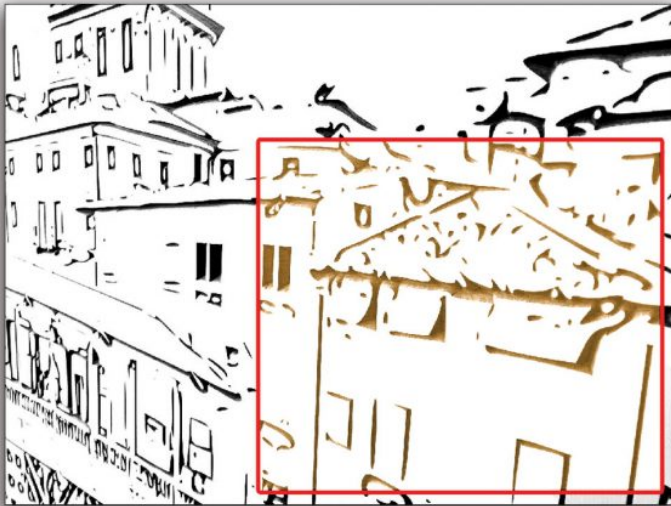

Product Variants

- Ponte degli Alpini - BASSANO del Grappa - Misura Standard cm 125 x 69 cm (#8394)
- Ponte degli Alpini - BASSANO del Grappa - misura a piacere (#8387)

Product Summary

Cliccare sopra l'immagine per ingrandire...

Tempi di consegna circa 10gg lavorativi.

Product Description

Quadro con incisione artistica originale... di nostra produzione, misura standard consigliata cm 125 x 69 cm
A richiesta anche su misura. Massimo su singolo pannello L.275cm x 150 cm

Misura standard: cm L. 125 x 69 h. ...anche su misura... massimo cm 275 x 150

**Ponte degli Alpini
BASSANO del Grappa**

Incisione artistica originale... di nostra produzione

IDEMA3D

Logo: IDEMA3D Note:

The complex block contains a detailed black and white line drawing of the Ponte degli Alpini in Bassano del Grappa. The drawing shows the bridge's structure, including its arches and the buildings on either side. Above the drawing, there is text regarding standard and custom measurements. Below the drawing, there is a title, a note about the original artistic engraving, and the IDEMA3D logo. At the bottom left, there is a small logo and a 'Note:' label.

The image shows a two-page product brochure for iDEMA3D. The left page features two architectural drawings of a building facade. The top drawing is labeled 'Versione Laminato Bianco con interno Nero' and the bottom one is labeled 'Versione Laccato Lucido'. Below the drawings is a list of prices for different panel types. The right page features a large architectural drawing of a building facade, with the text 'Quadri 3D' in a stylized font at the top and 'Ponte degli Alpini BASSANO del Grappa' and 'Original Design' at the bottom.